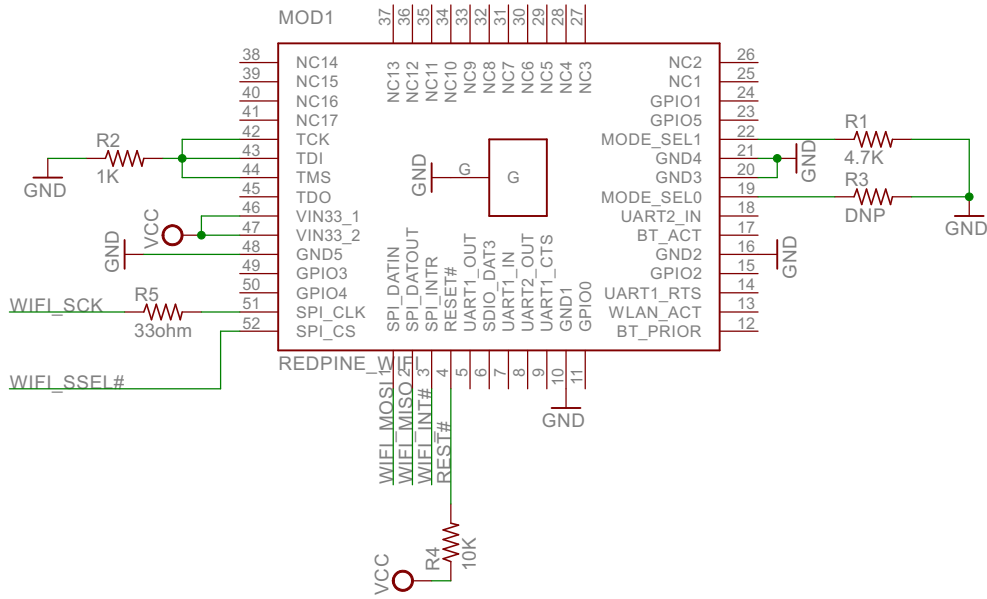

1 2 3 4 5 6

A

A

B

B

C

C

D

D

Connect WiFi_INT# to GPIO with Interrupt capability.

WiFi RS21 Module GHI Electronics, LLC	WiFi RS21
	4/10/2013 12:18:31 PM
	Sheet: 1/1

1 2 3 4 5 6