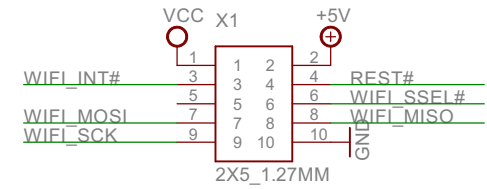

1 2 3 4 5 6

A

A

B

B

C

C

D

D

Connect WiFi_INT# to GPIO with Interrupt capability.

WiFi RS21 Module GHI Electronics, LLC	WiFi RS21
	4/10/2013 12:18:31 PM
	Sheet: 1/1

1 2 3 4 5 6